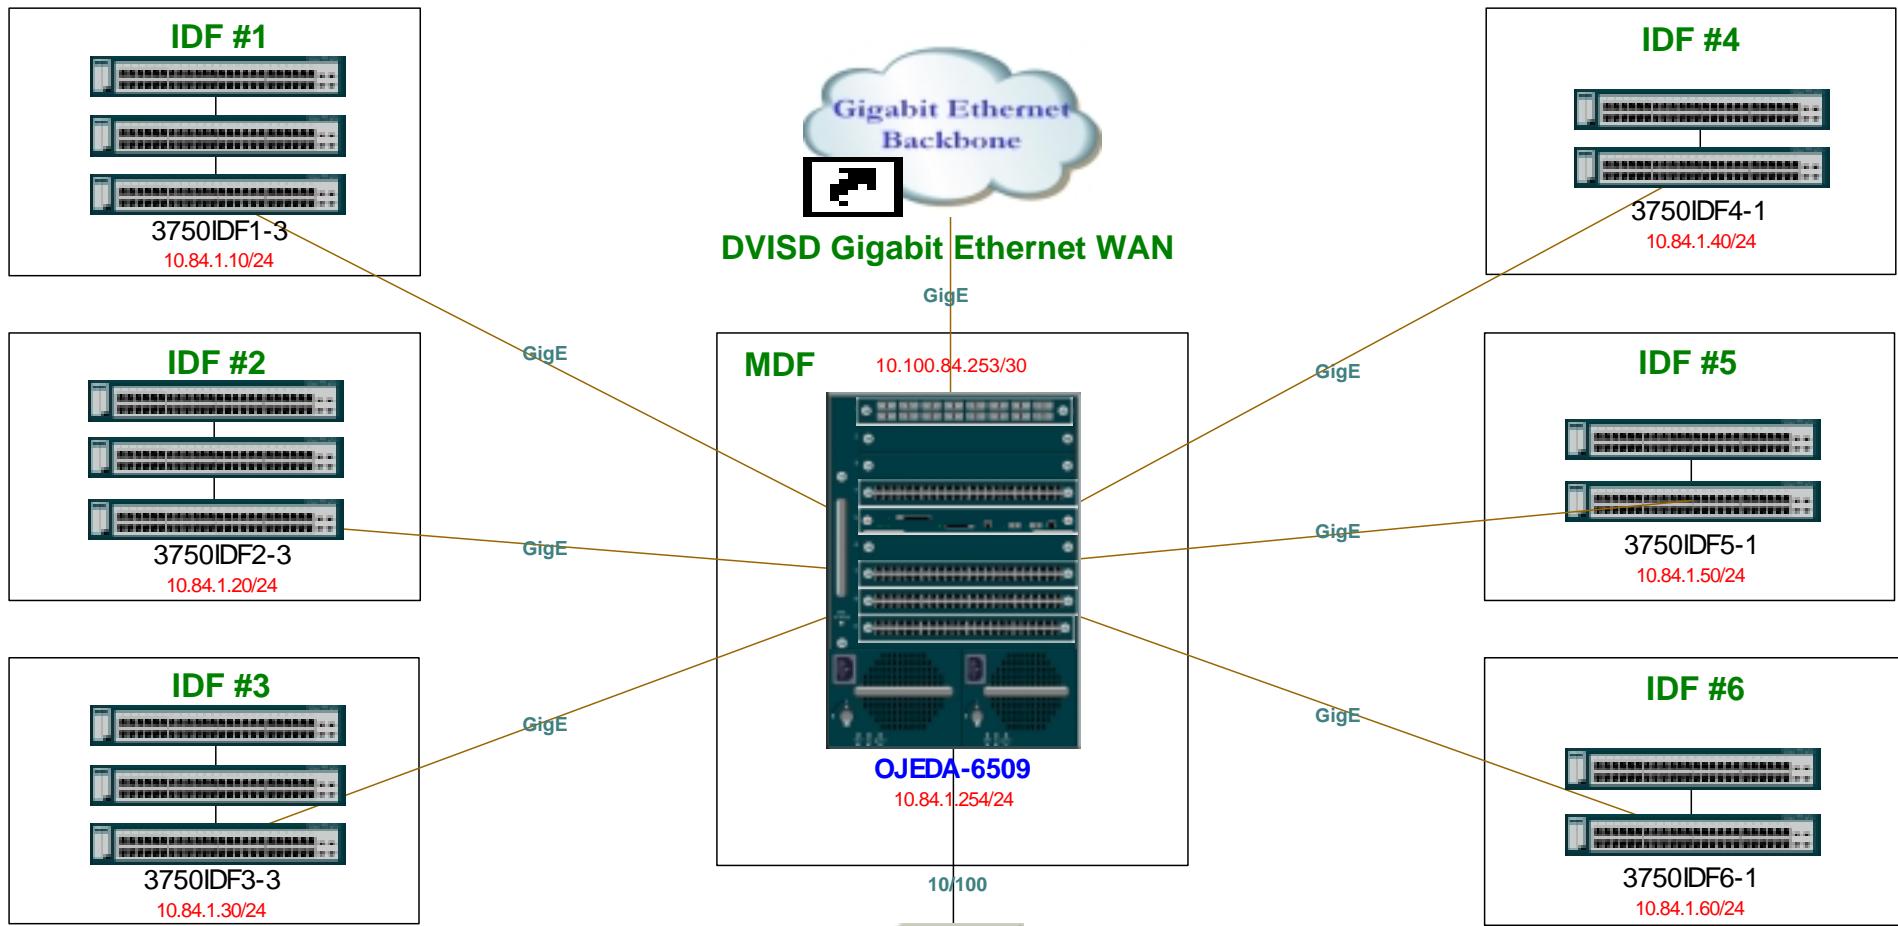

Ojeda Junior High School

<u>VLAN Assignments</u>		<u>IP Subnet</u>
VLAN 1:	LAN MGT	10.84.1.0/24
VLAN 84:	Data	172.16.84.0/21
VLAN 400:	Voice	10.84.40.248/29
VLAN 401:	ITG MGT	10.84.40.0/29
VLAN 402:	PBX MGT	10.84.40.8/29