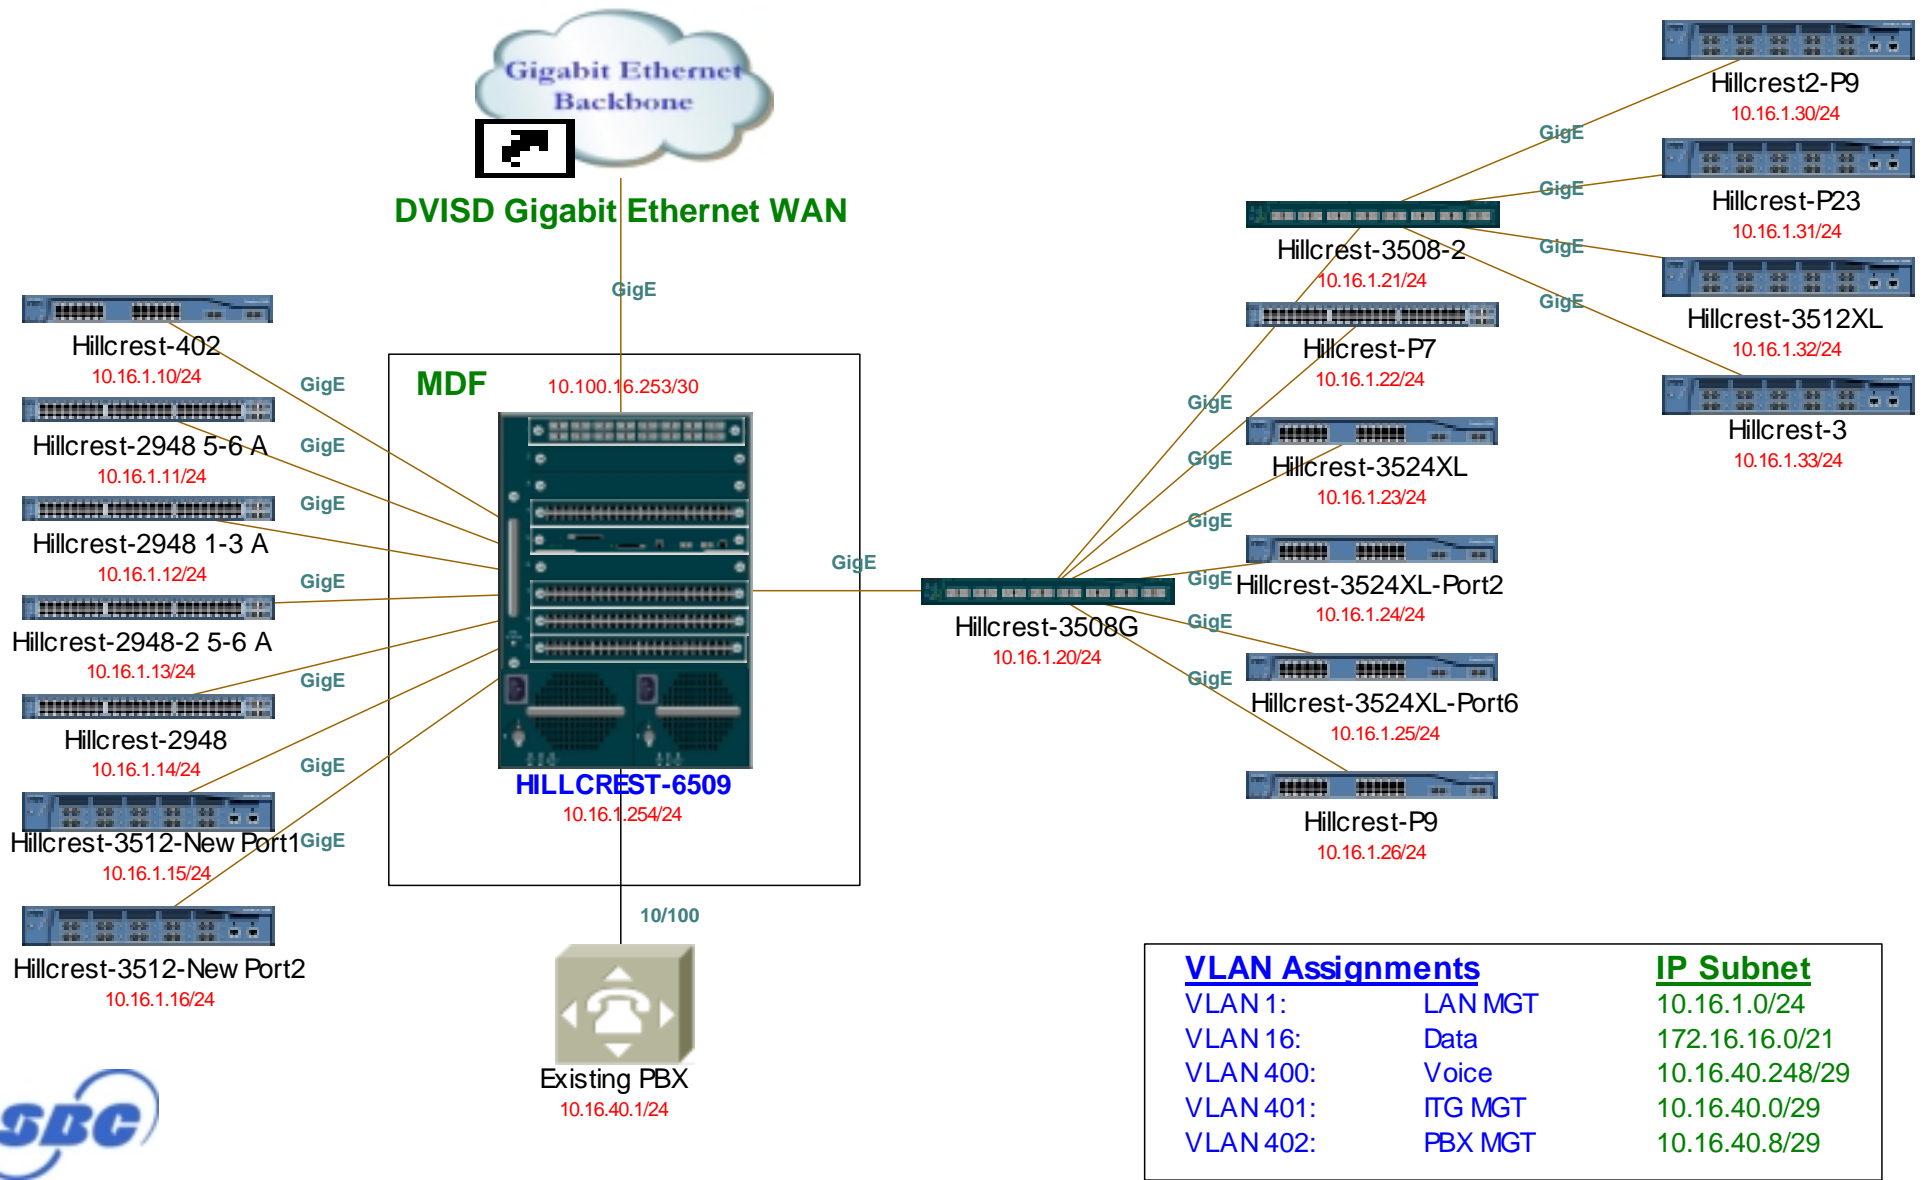

Hillcrest Elementary