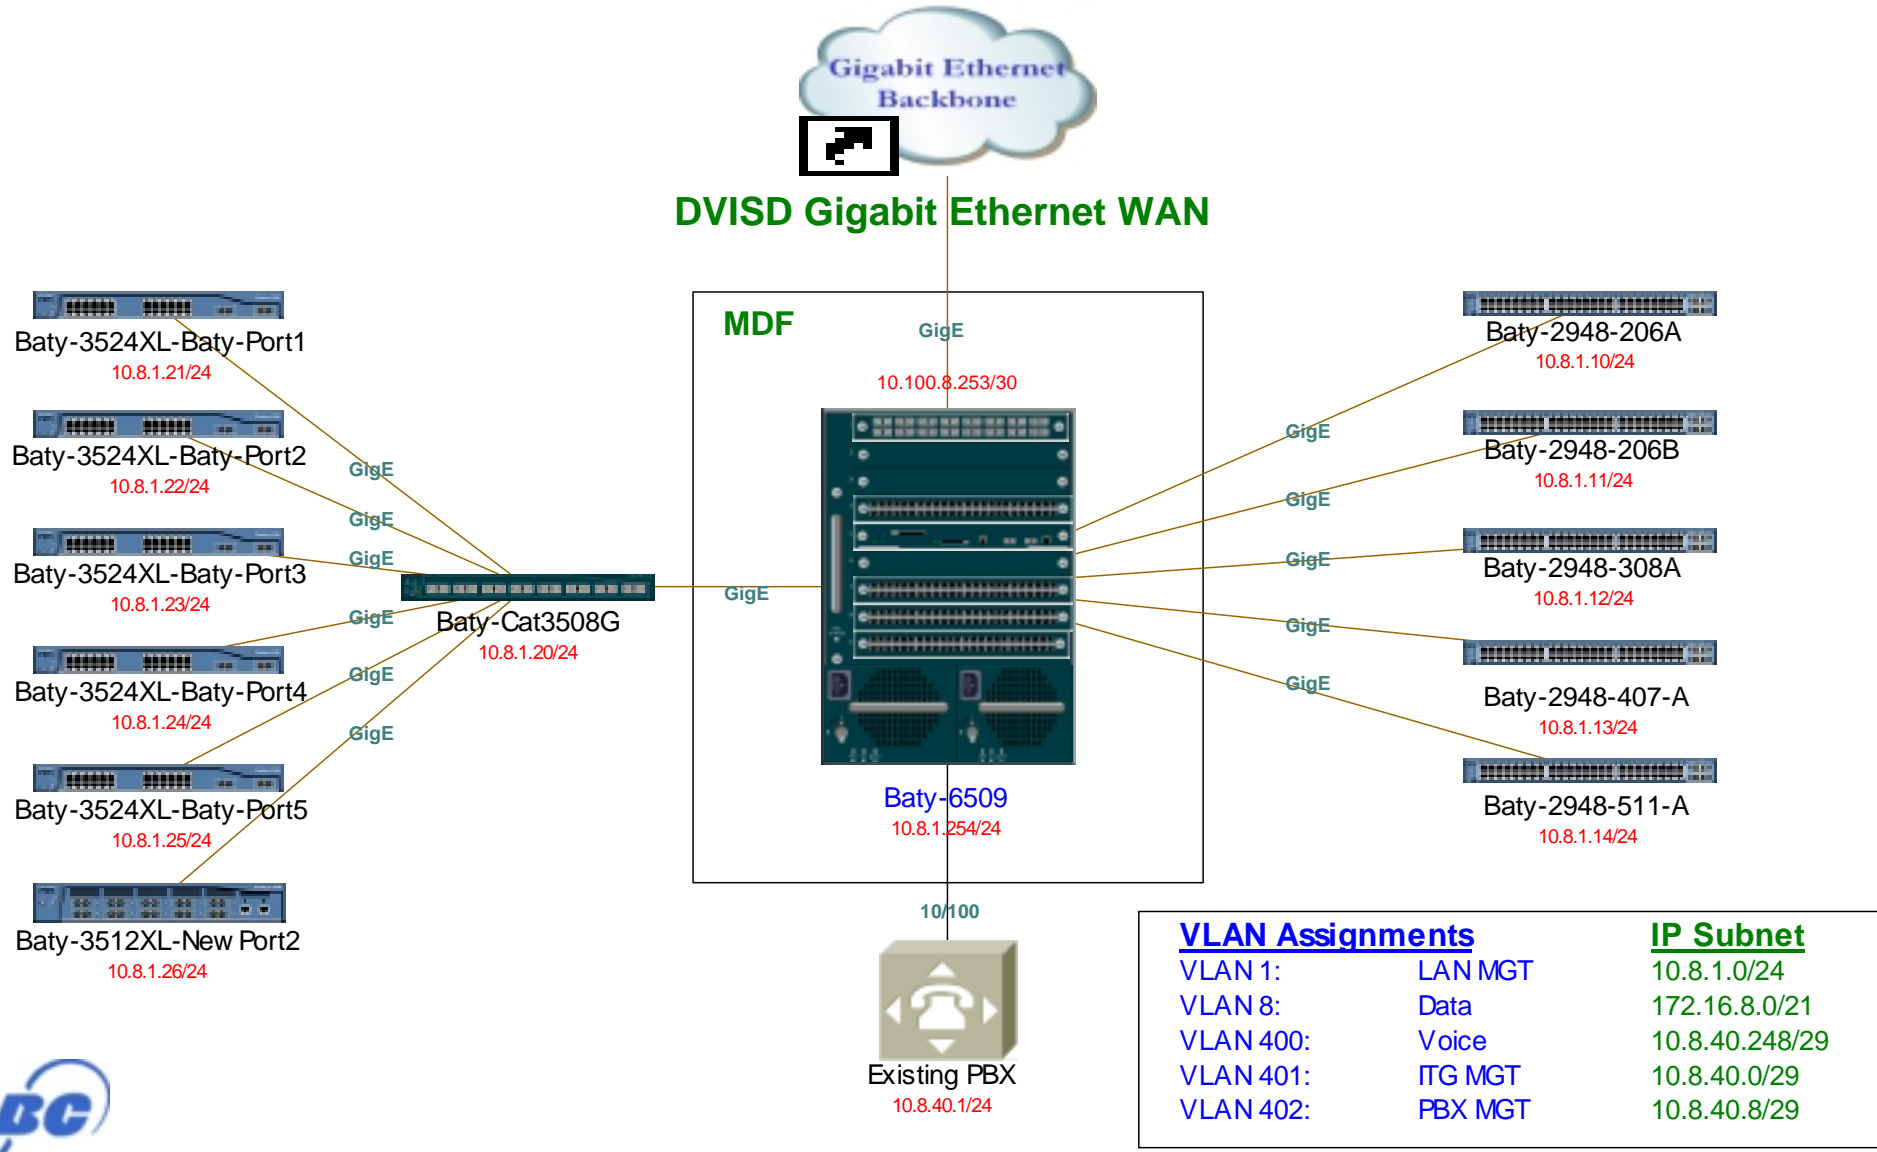

Baty Elementary School