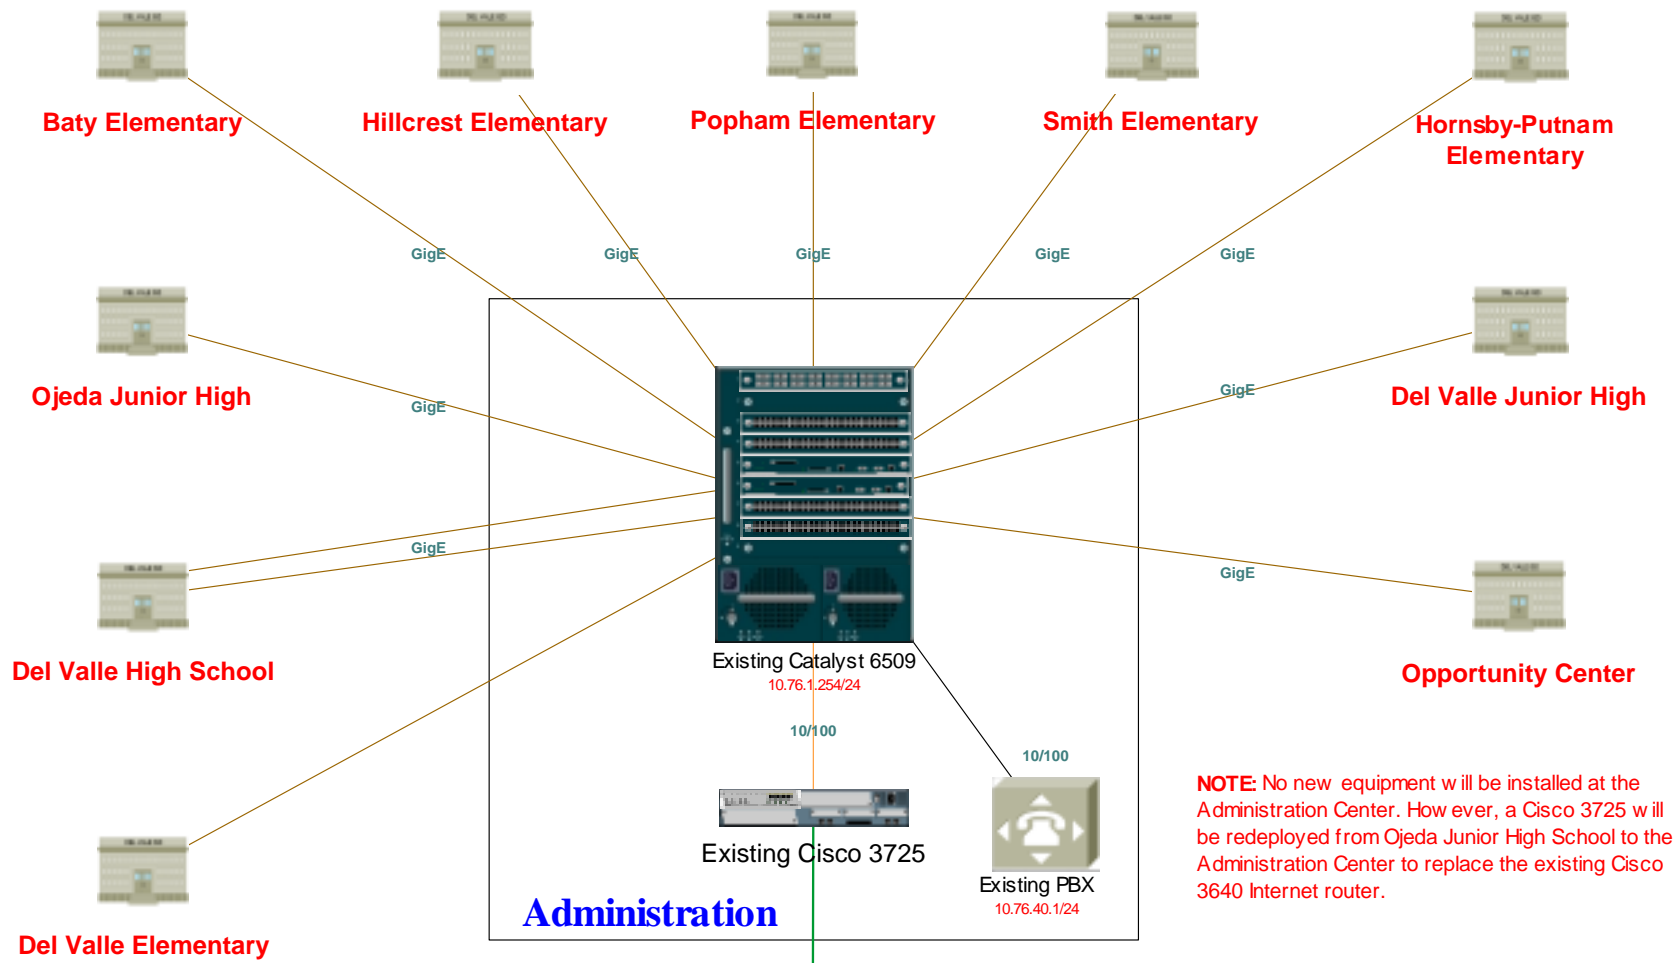

# Del Valle Independent School District

**NOTE:** No new equipment will be installed at the Administration Center. However, a Cisco 3725 will be redeployed from Ojeda Junior High School to the Administration Center to replace the existing Cisco 3640 Internet router.

<u>VLAN Assignments</u>		<u>IP Subnet</u>
VLAN 1:	LAN MGT	10.76.1.0/24
VLAN 76:	Data	172.16.76.0/21
VLAN 400:	Voice	10.76.40.248/29
VLAN 401:	ITG MGT	10.76.40.0/29
VLAN 402:	PBX MGT	10.76.40.8/29

# Opportunity Center

<u>VLAN Assignments</u>		<u>IP Assignments</u>
VLAN 1:	Management	10.72.1.0/24
VLAN 72:	Data	172.16.72.0/21
VLAN 400:	Voice	10.72.40.0/24