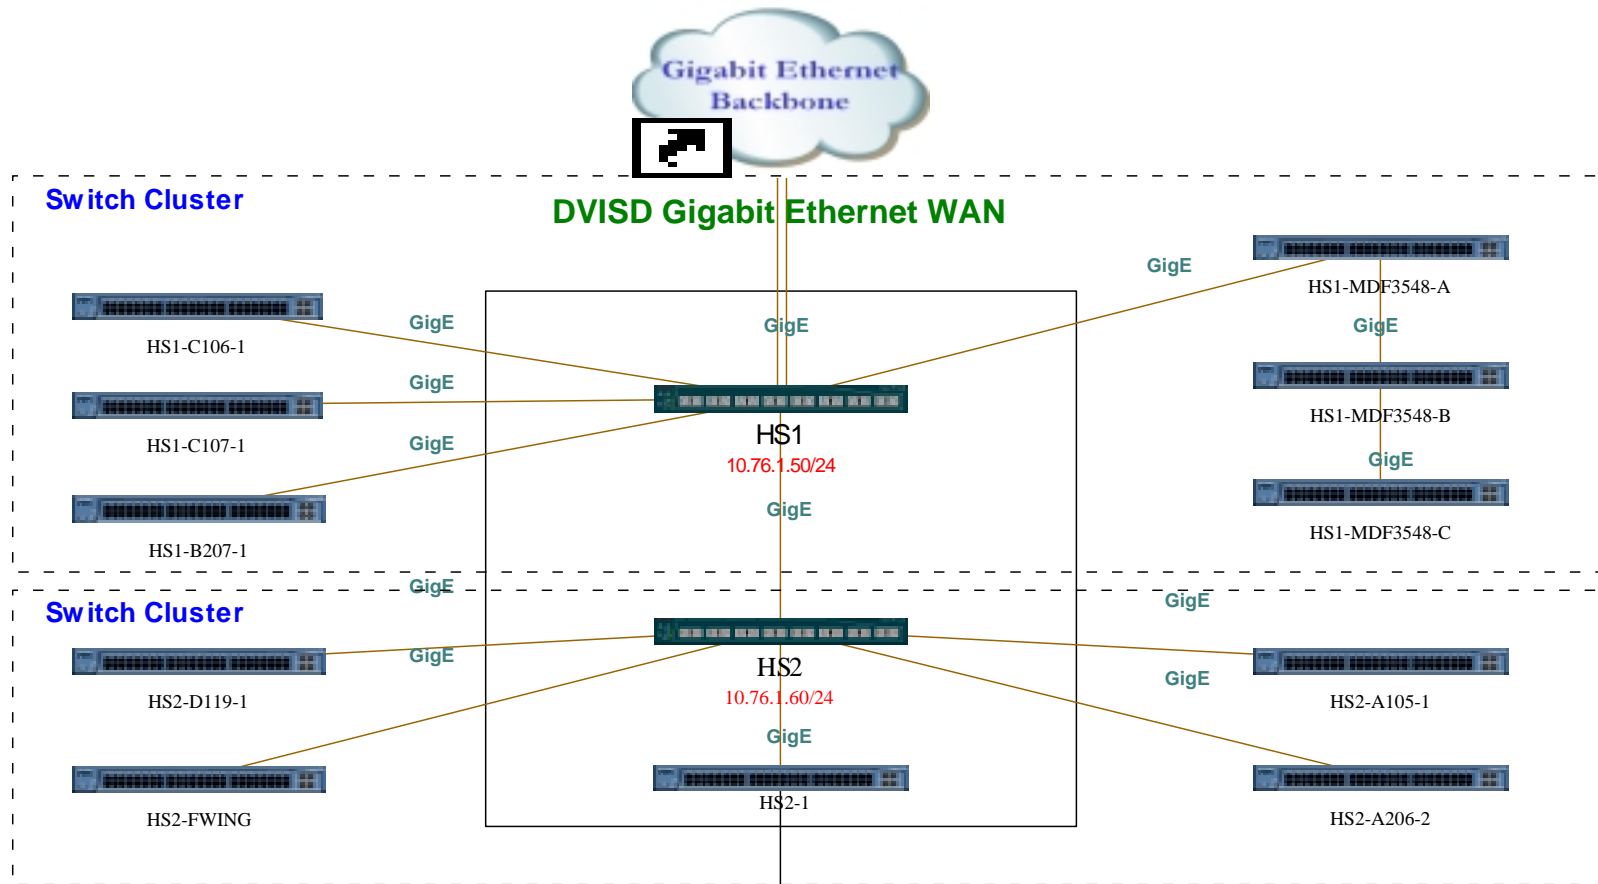

Del Valle High School

NOTE 1: No new equipment will be installed at Del Valle High School.

NOTE 2: All existing LAN equipment will need to be reconfigured with new management IP addresses and VTP domain name and mode.

<u>VLAN Assignments</u>		<u>IP Subnet</u>
VLAN 1:	LAN MGT	10.76.1.0/24
VLAN 80:	Data	172.16.80.0/21
VLAN 410:	Voice	10.80.40.248/29
VLAN 411:	ITG MGT	10.80.40.0/29
VLAN 412:	PBX MGT	10.80.40.8/29