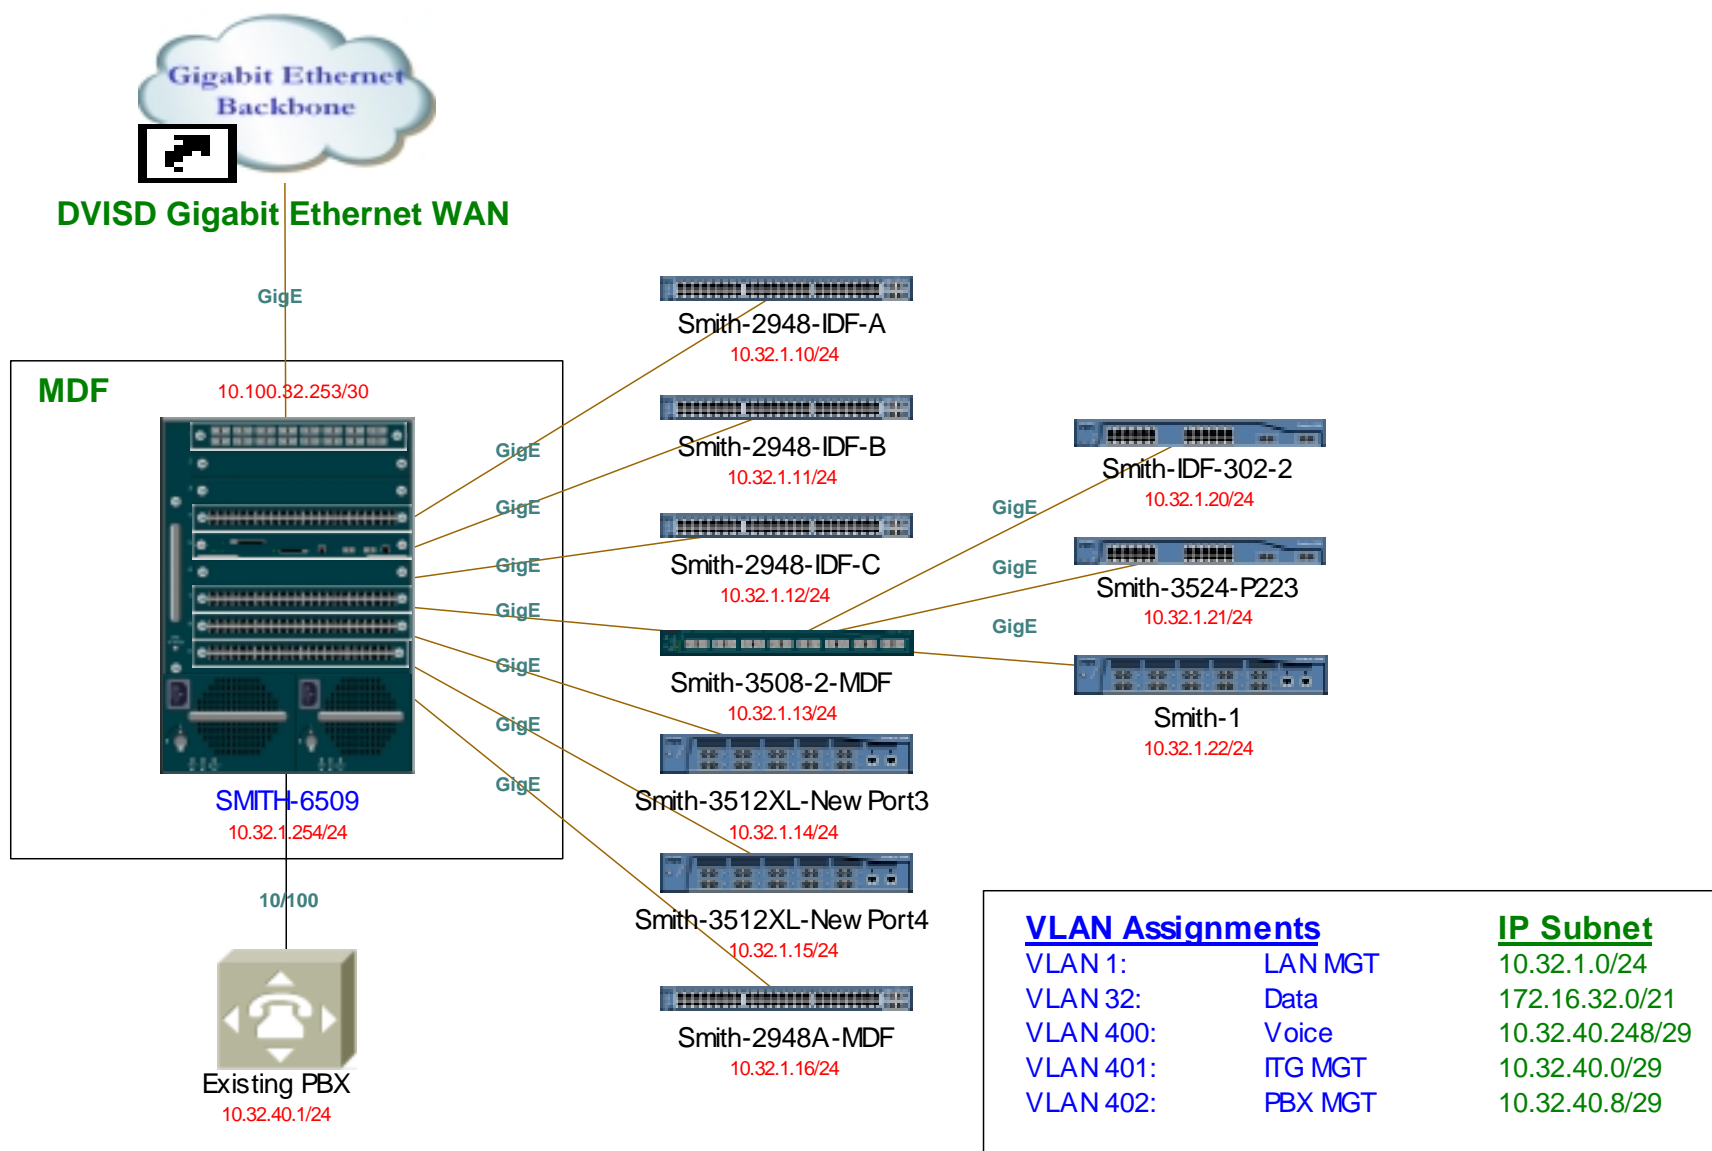

Smith Elementary School