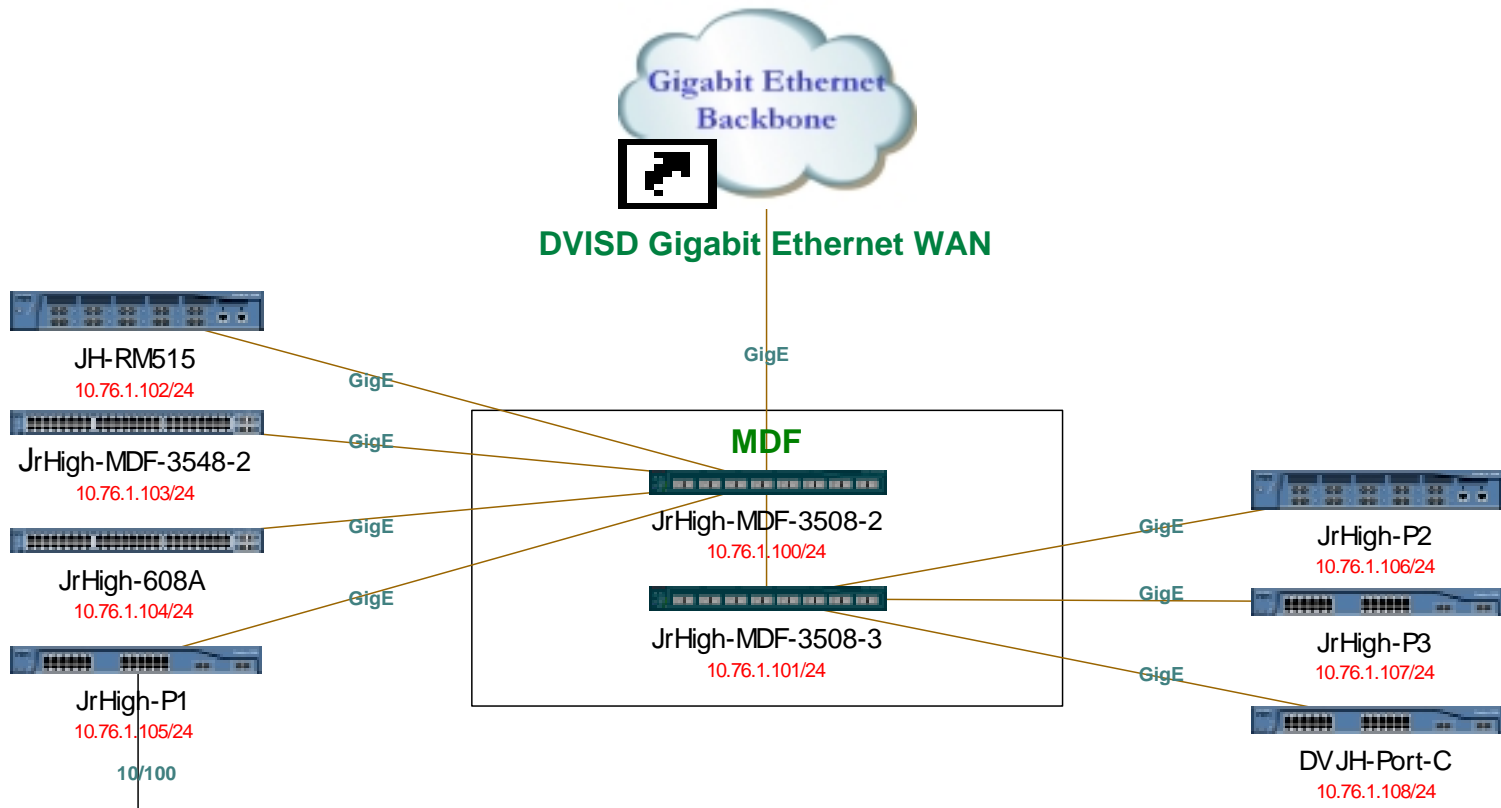

Del Valle Junior High School

NOTE 1: No new equipment will be installed at Del Valle Junior High School.

NOTE 2: All existing LAN equipment will need to be reconfigured with new management IP addresses and VTP domain name and mode.

<u>VLAN Assignments</u>		<u>IP Subnet</u>
VLAN 1:	LAN MGT	10.76.1.0/24
VLAN 48:	Data	172.16.48.0/21
VLAN 420:	Voice	10.48.40.248/29
VLAN 421:	ITG MGT	10.48.40.0/29
VLAN 422:	PBX MGT	10.48.40.8/29