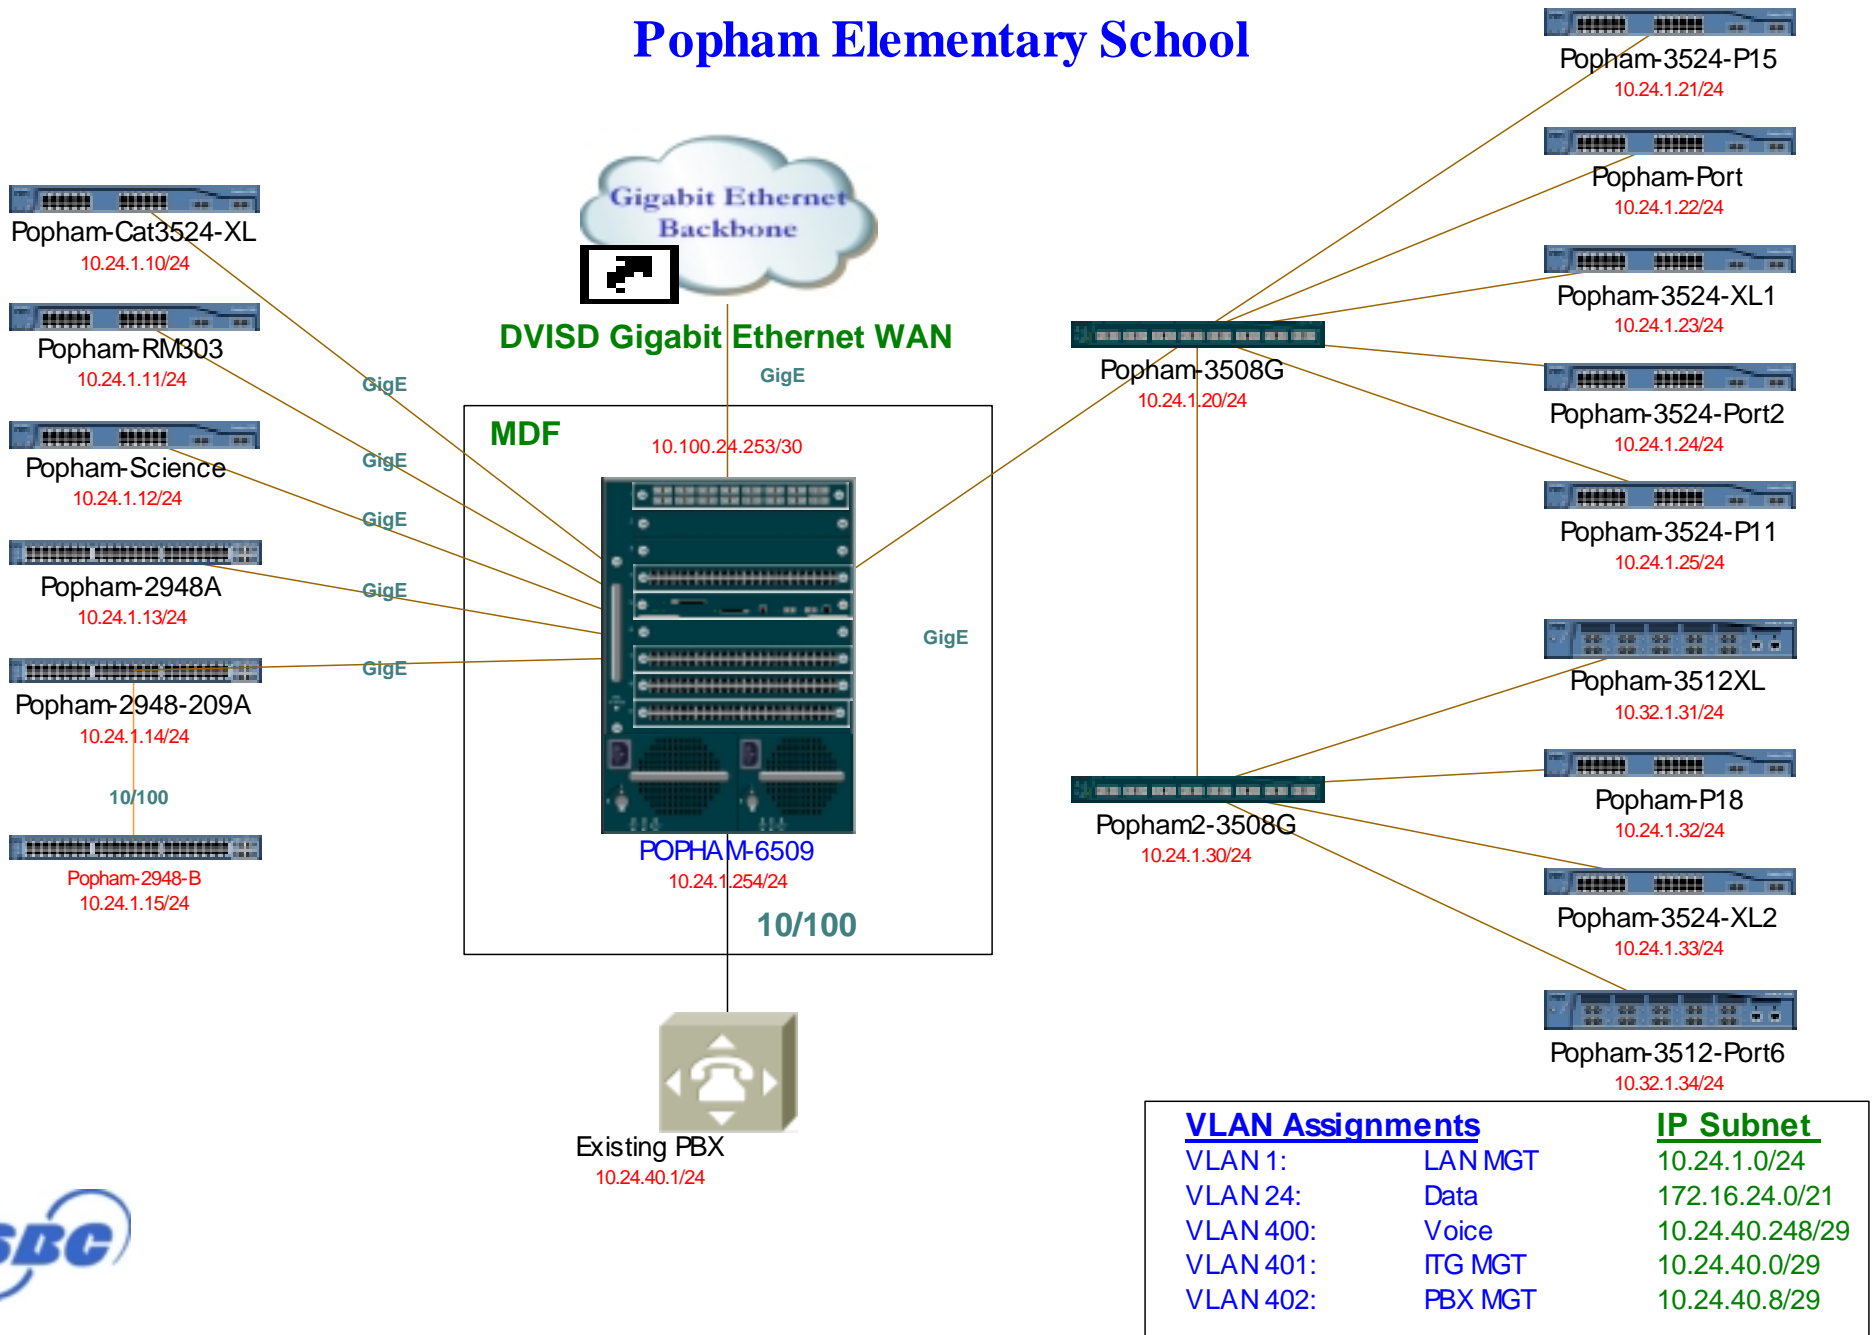

Popham Elementary School